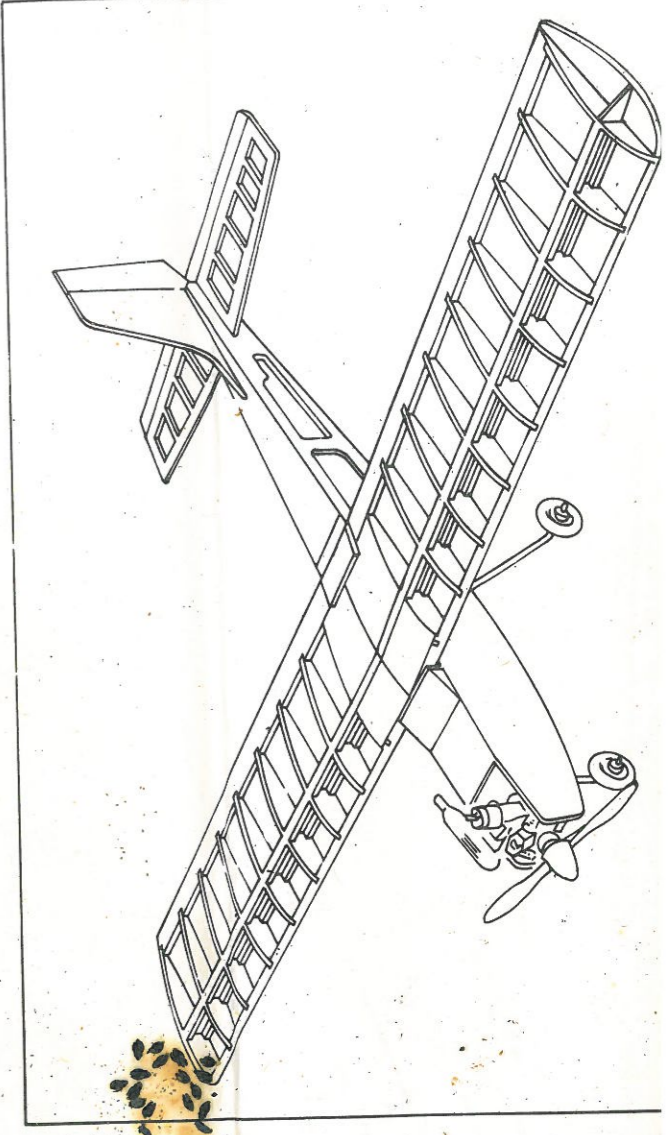

STAB. TOP VIEW

F-6 3mm PLYWOOD BULKHEAD

LENGTH	922 mm
WING SPAN	1260 mm
WING AREA	27.19 dm ²
WEIGHT	1400g
WING LOAD	55.16g
RADIO	3CHANNEL
ENGINE	15

Kwik Built) series kit contains die-cut plywood