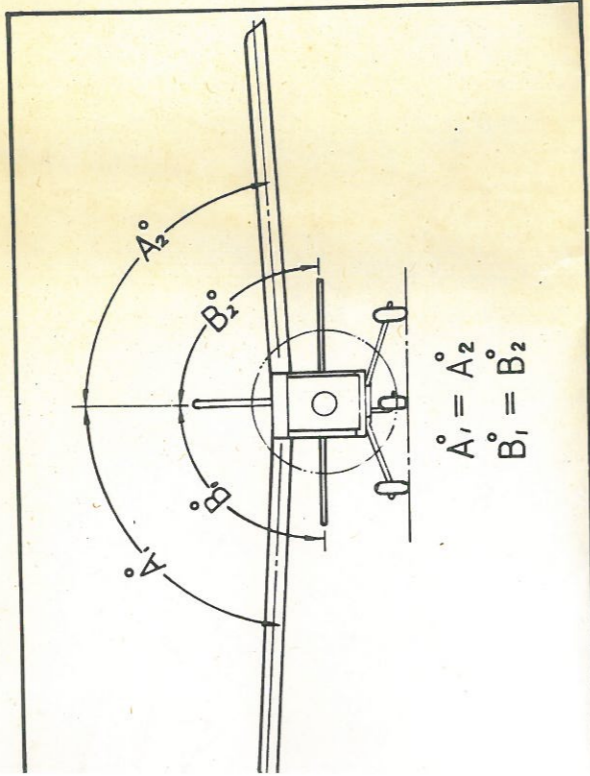

STAB. TOP VIEW

F-6 3mm PLYWOOD BULKHEAD

LENGTH	922 mm
WING SPAN	1260 mm
WING AREA	27.19 dm ²
WEIGHT	1400g
WING LOAD	55.16g
RADIO	3CHANNEL
ENGINE	15

Kwik Built) series kit contains die-cut plywood