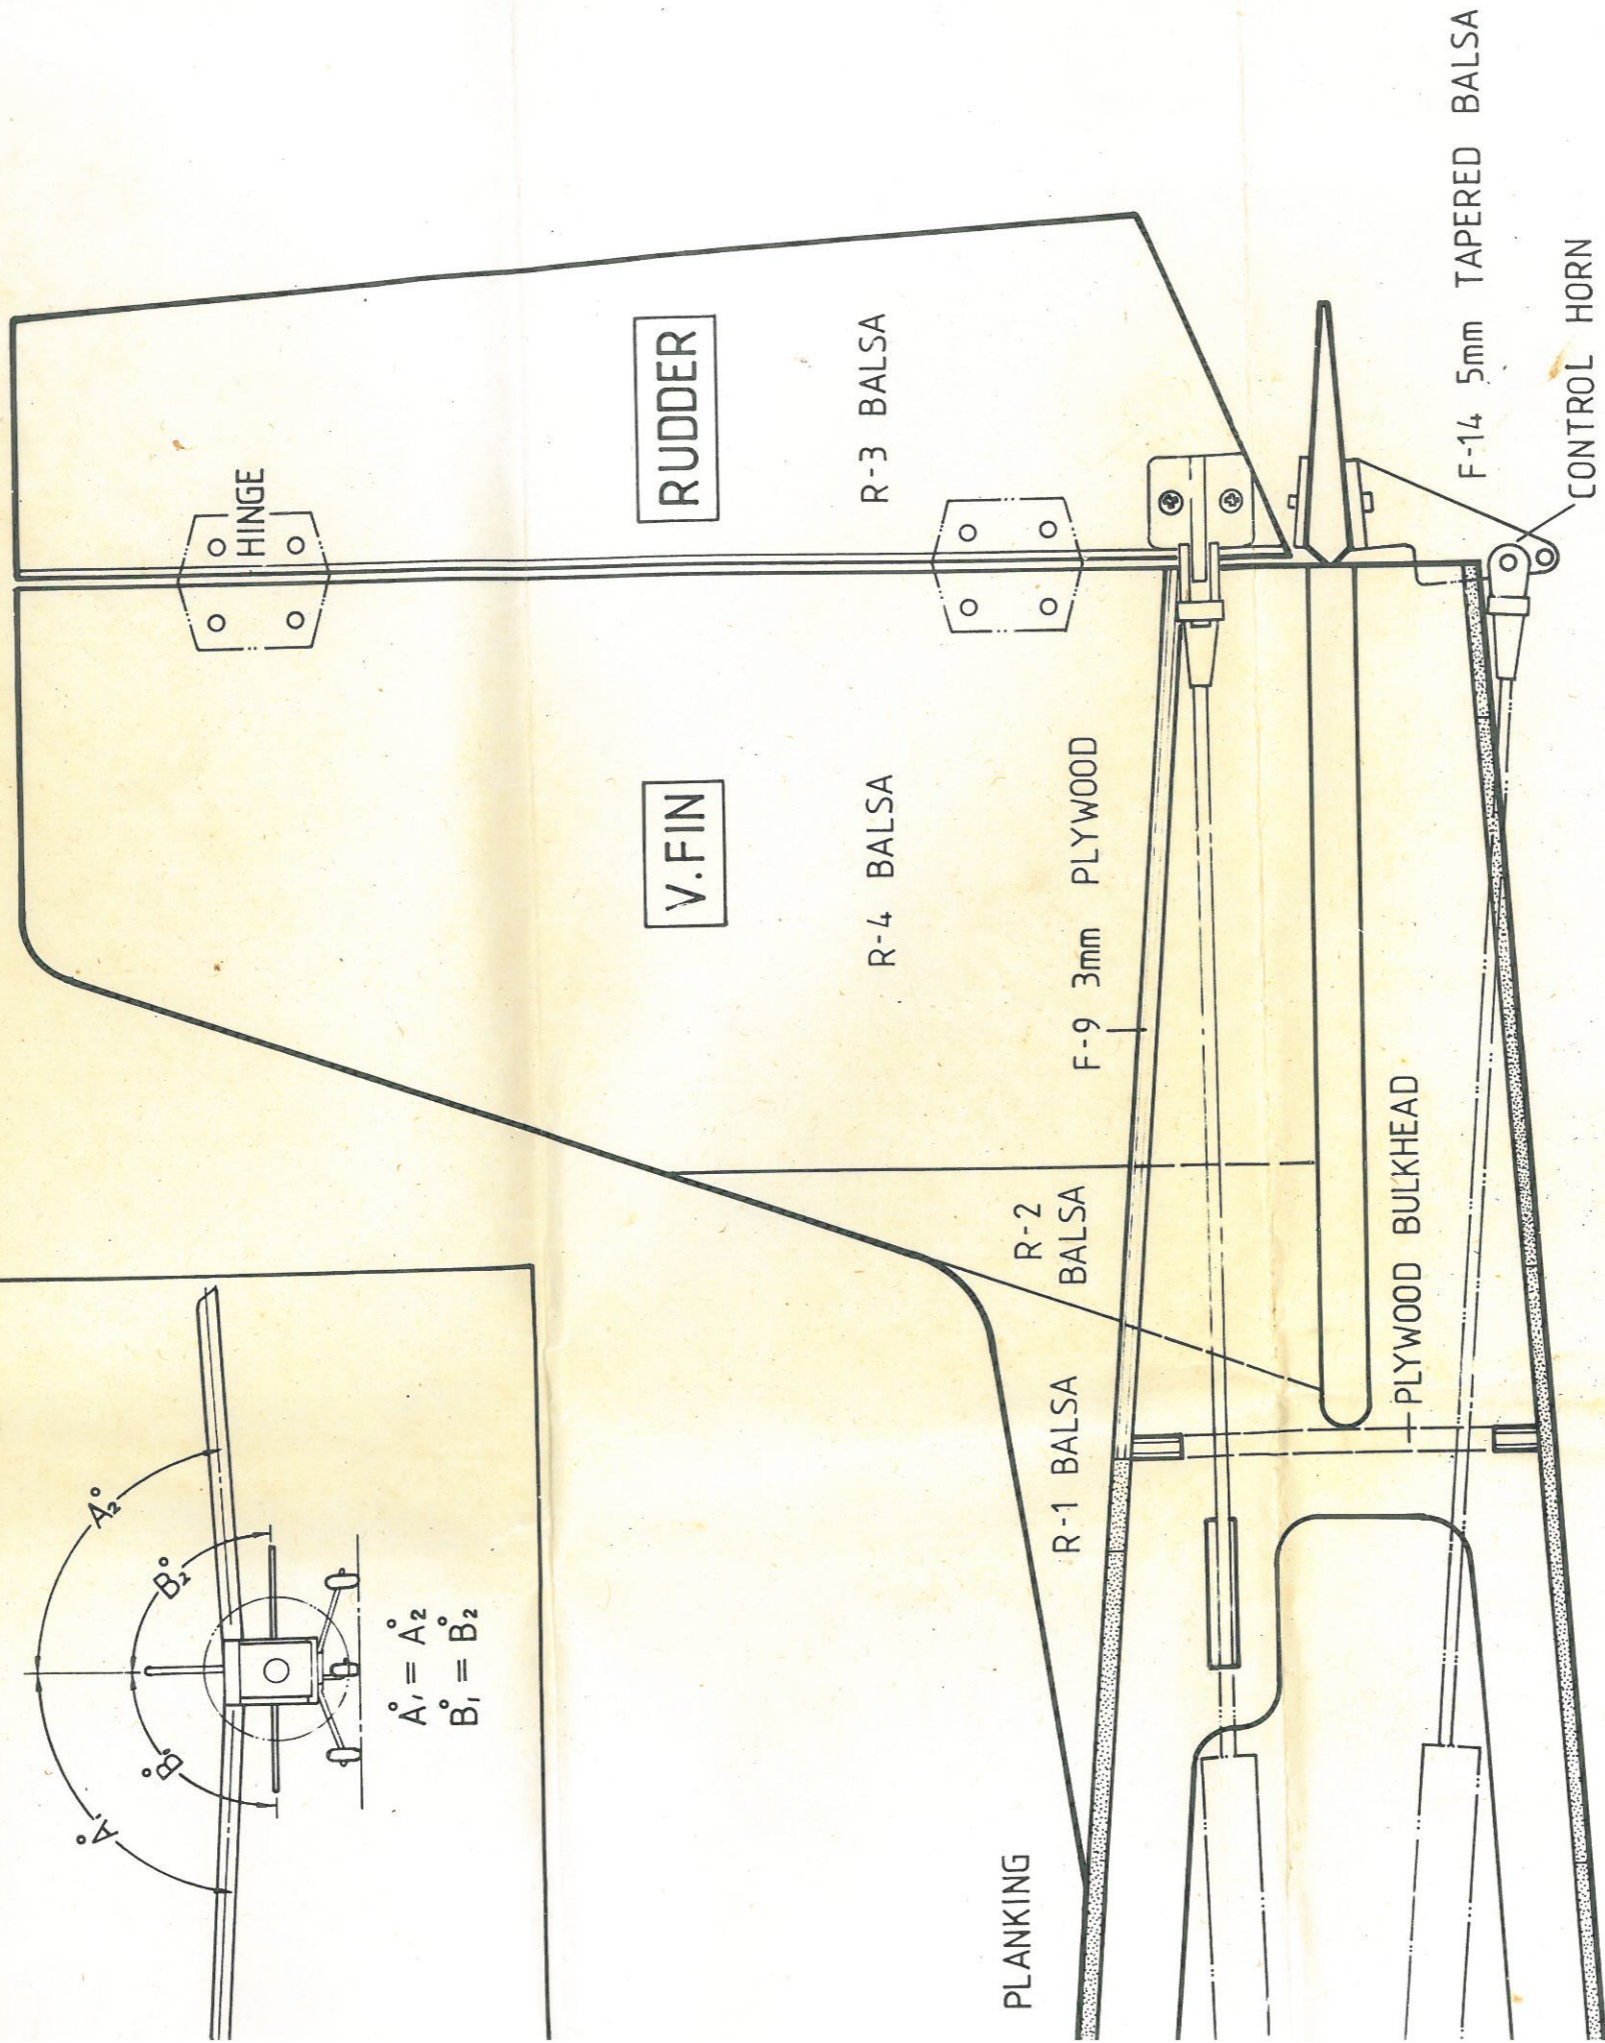

STAB. TOP VIEW

F-6 3mm PLYWOOD BULKHEAD

LENGTH	922 mm
WING SPAN	1260 mm
WING AREA	27.19 dm ²
WEIGHT	1400g
WING LOAD	55.16g
RADIO	3CHANNEL
ENGINE	15

Kwik Built) series kit contains die-cut plywood